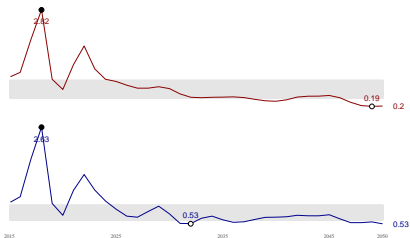

Medium Climate – Low Development