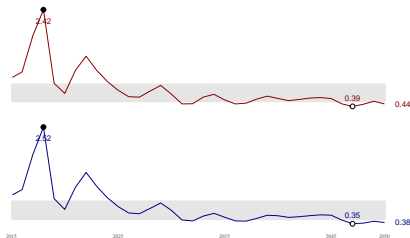

Medium Climate – Medium Development