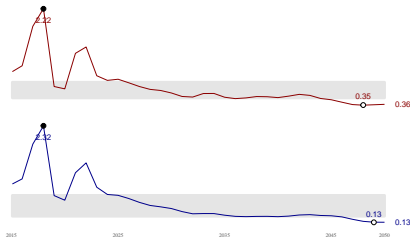

High Climate – Medium Development