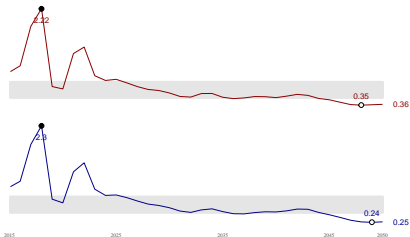

Migratory shorebirds

Dry Wet

High Climate – Low Development