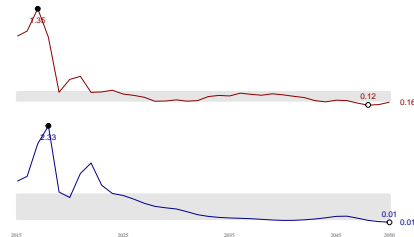

High Climate – High Development