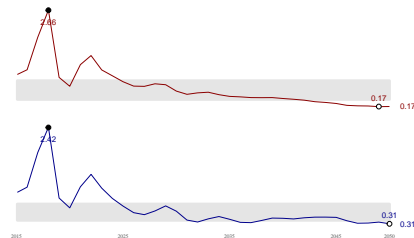

Medium Climate – High Development